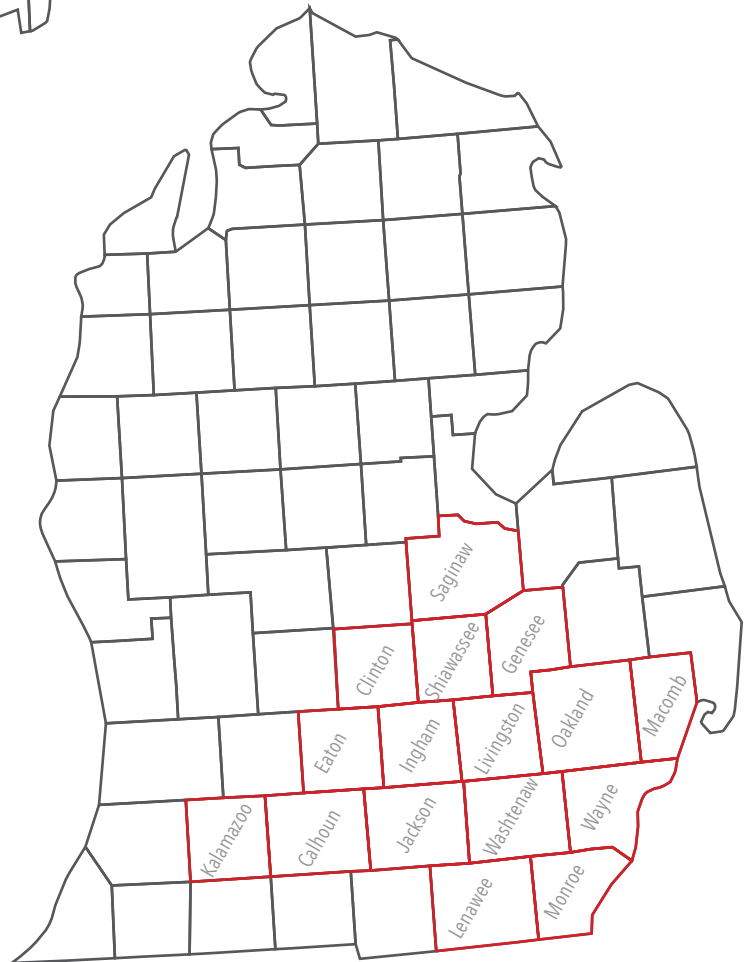

JUNIOR

RANGER PROGRAM

ACTIVITY 1

Color your way through the MotorCities National Heritage Area!

MotorCities National Heritage Area Counties

- | | |
|---------------|---------------|
| 1. Genesee | 10. Lenawee |
| 2. Clinton | 11. Hillsdale |
| 3. Shiawassee | 12. Jackson |
| 4. Livingston | 13. Eaton |
| 5. Ingham | |
| 6. Oakland | |
| 7. Wayne | |
| 8. Macomb | |
| 9. Washtenaw | |

Affiliate Communities accepted in 2004

- | |
|---------------|
| 14. Kalamazoo |
| 15. Saginaw |
| 16. Monroe |
| 17. Ontario |

Can you name...?

A MotorCities Automaker?

A Famous or Historic MotorCities Building ?

A MotorCities Auto Pioneer?

JUNIOR

ACTIVITY 1

Color your way through the MotorCities National Heritage Area!
You are the car designer – add whatever you want,
give it some color and make it yours!

RANGER PROGRAM