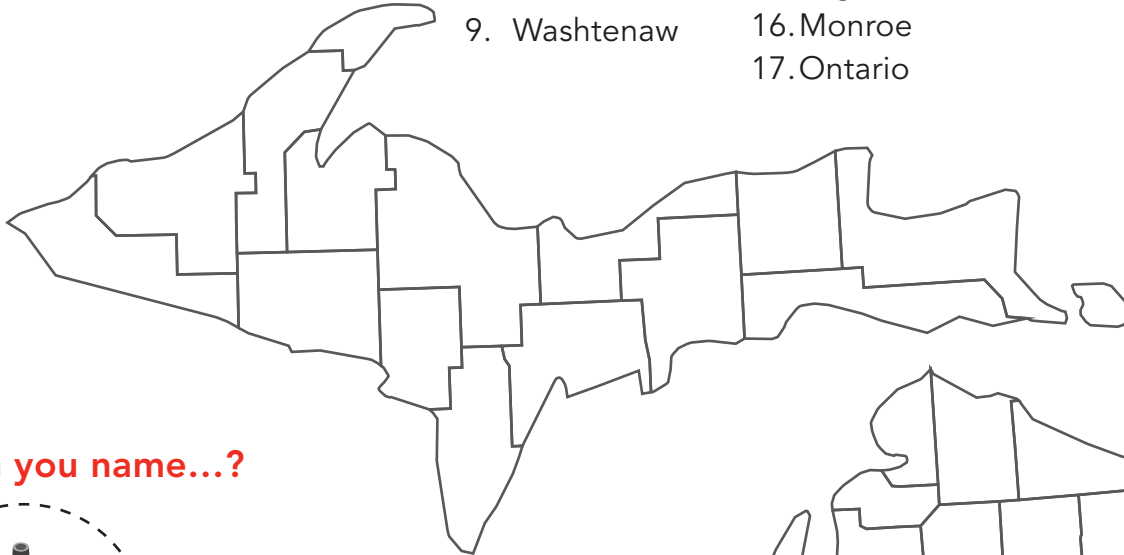

JUNIOR

RANGER PROGRAM

ACTIVITY 1

Color your way through the MotorCities National Heritage Area!

MotorCities National Heritage Area Counties

- | | |
|---------------|---------------|
| 1. Genesee | 10. Lenawee |
| 2. Clinton | 11. Hillsdale |
| 3. Shiawassee | 12. Jackson |
| 4. Livingston | 13. Eaton |
| 5. Ingham | |
| 6. Oakland | |
| 7. Wayne | |
| 8. Macomb | |
| 9. Washtenaw | |

Affiliate Communities accepted in 2004

- | |
|---------------|
| 14. Kalamazoo |
| 15. Saginaw |
| 16. Monroe |
| 17. Ontario |

Can you name...?

A MotorCities Automaker?

A Famous or Historic MotorCities Building ?

A MotorCities Auto Pioneer?

JUNIOR

ACTIVITY 1

Color your way through the MotorCities National Heritage Area!
You are the car designer – add whatever you want,
give it some color and make it yours!

RANGER PROGRAM